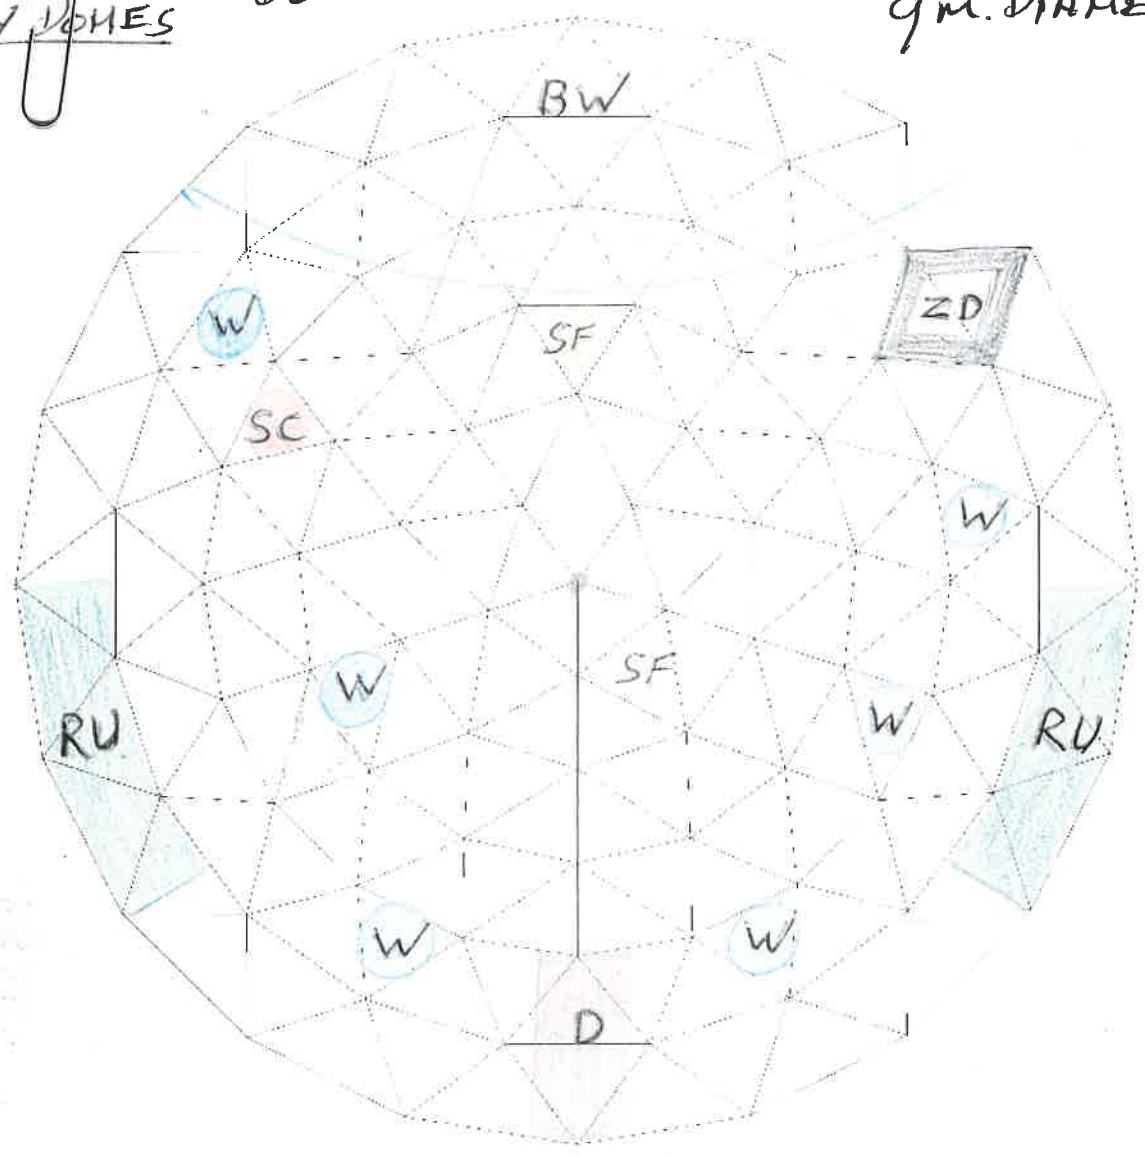

FARAWAY DOMES

DOME COVER & FRAME.

9m. DIAMETER.

- BW BAY WINDOW CLEAR PVC
- W WINDOWS CLEAR PVC
- SF SOLAR FANS
- SC ZIPPED CIRCULAR OPENING FOR STOVE CAP IN WINTER
- RU ROLL UPS WITH FLY SCREEN INSERT
- D SINGLE DOOR OPENING
- ZD ZIP DOOR WITH FLY SCREEN INSERT.