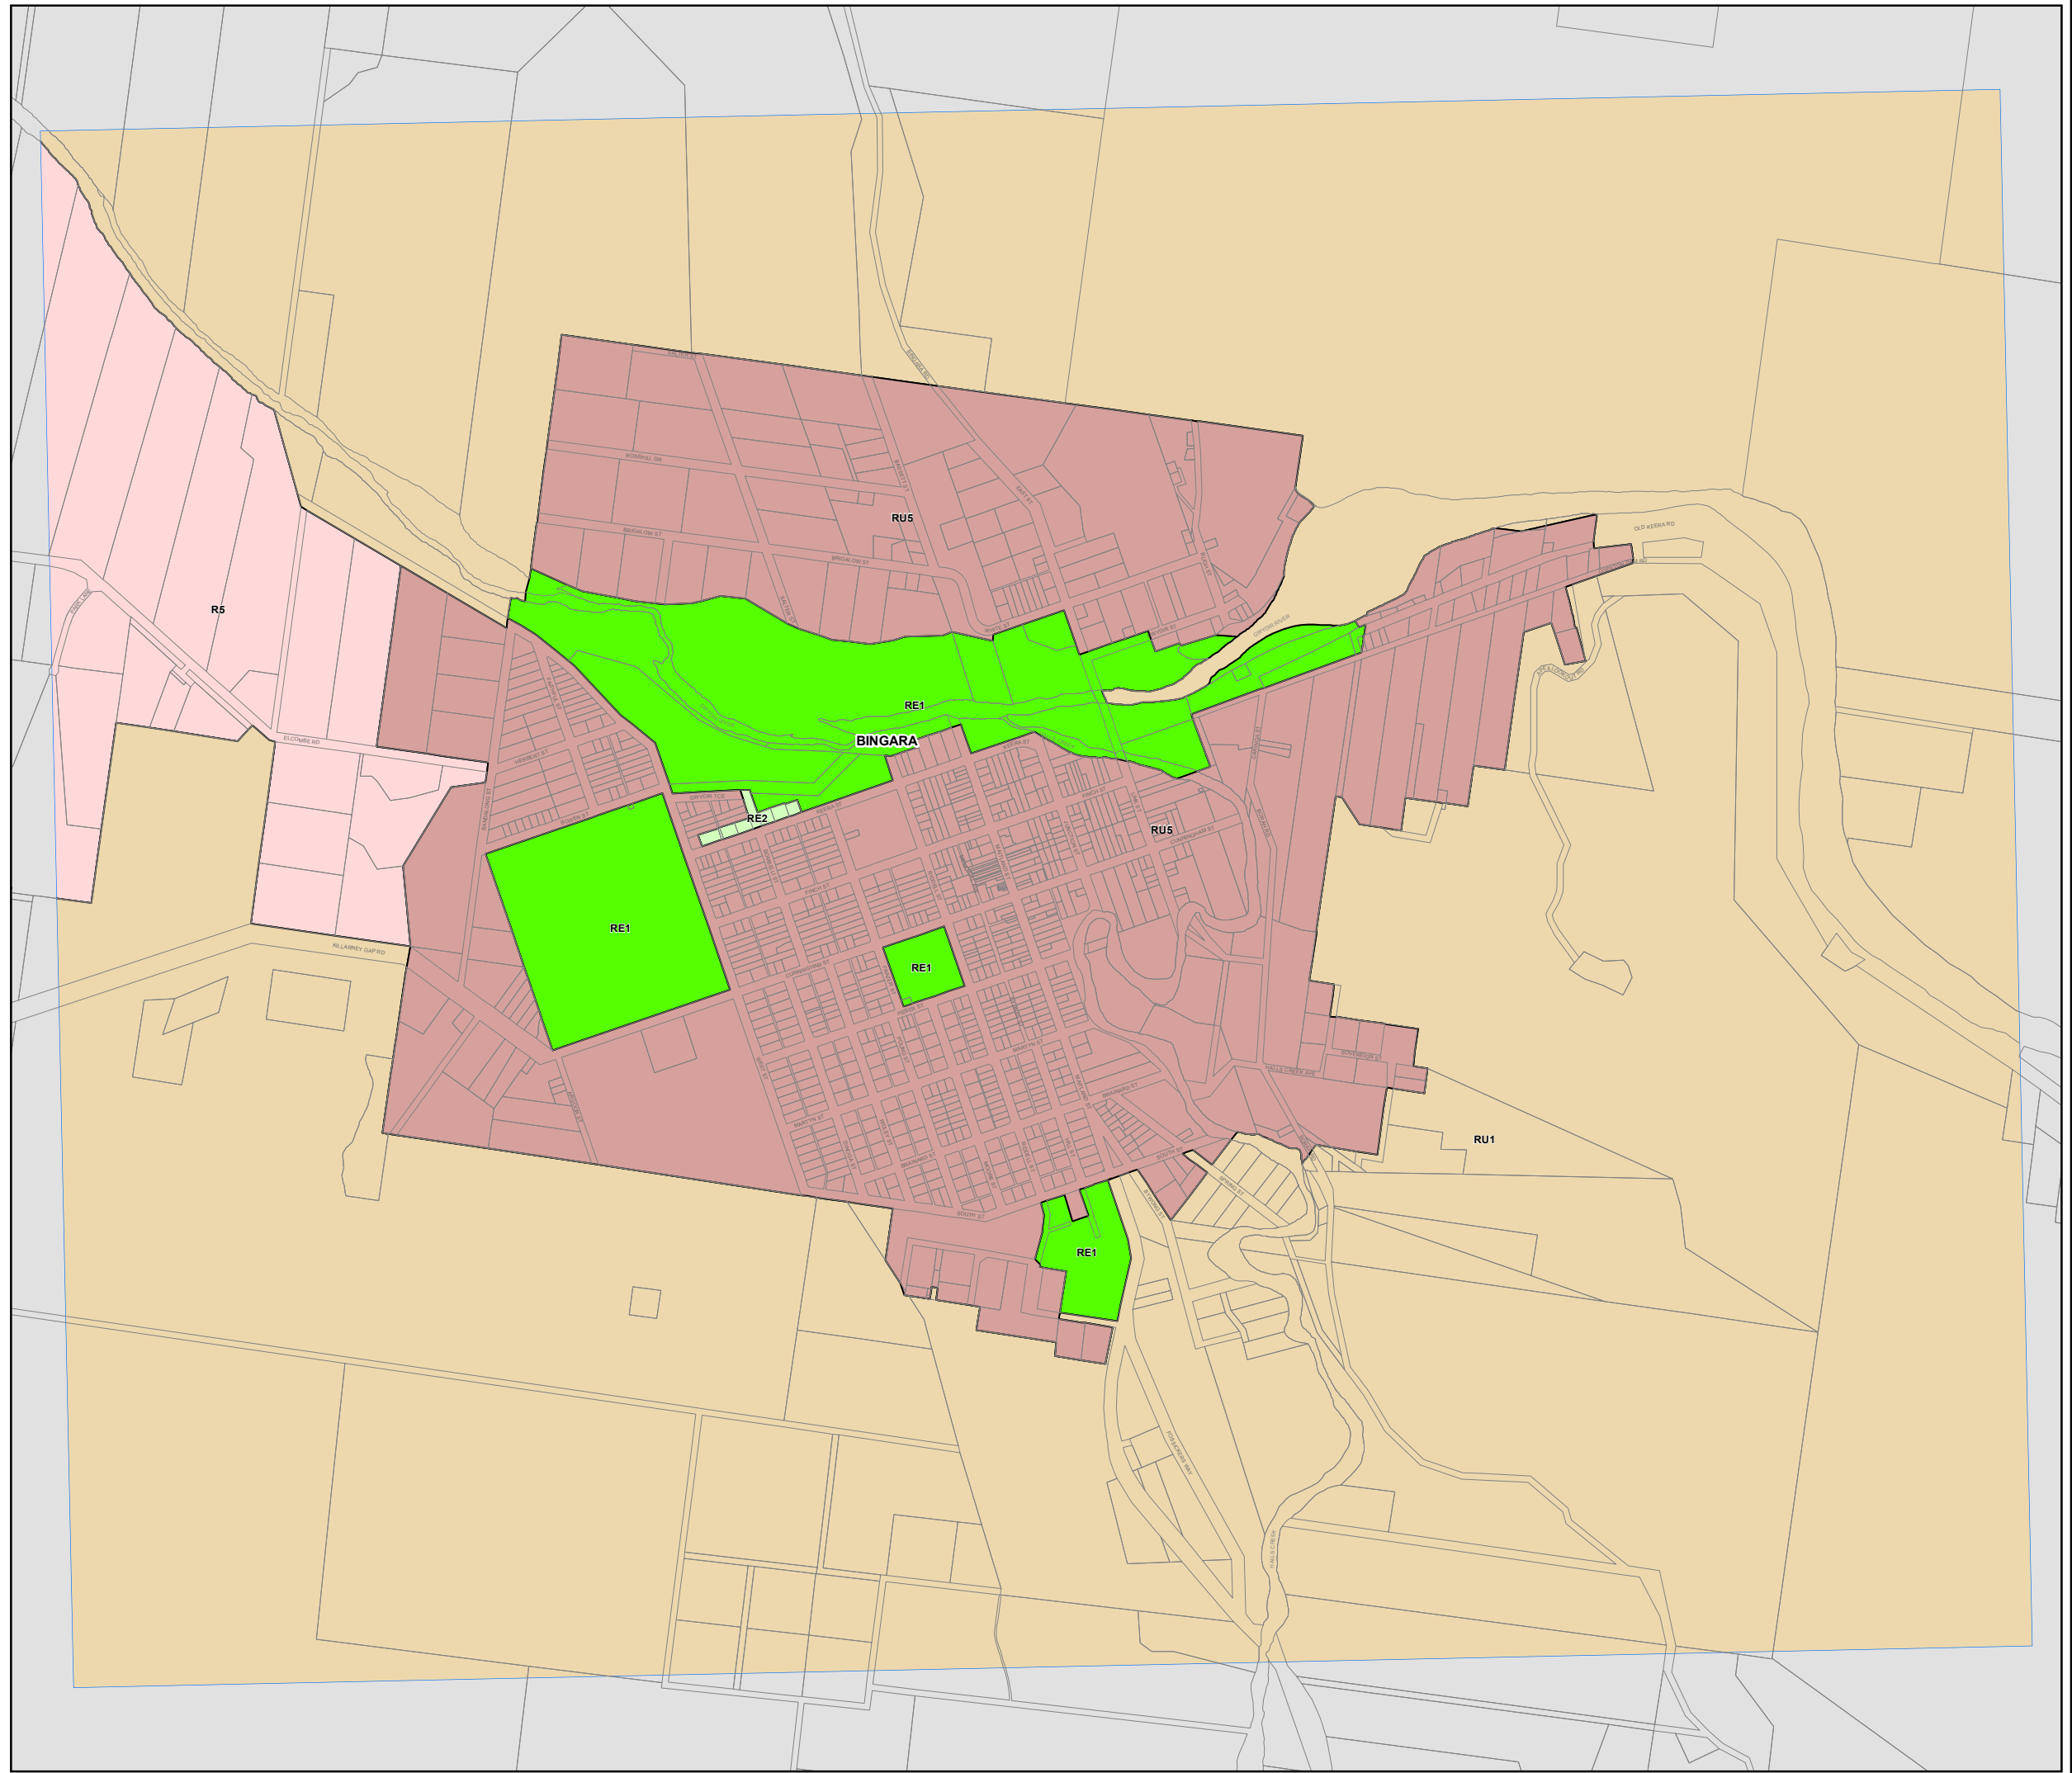

Gwydir Local Environmental Plan 2013

Land Zoning Map - Sheet LZN_003B

Zone

- E1 National Parks and Nature Reserves
- IN1 General Industrial
- R5 Large Lot Residential
- RE1 Public Recreation
- RE2 Private Recreation
- RU1 Primary Production
- RU5 Village

Cadastre

- Cadastre 01/08/2013
- © Land and Property Information (LPI)

Projection: GDA 1994
MGA Zone 56
Scale: 1:20,000 @ A3

Map identification number:
3660_COM_LZN_003B_020_20130806